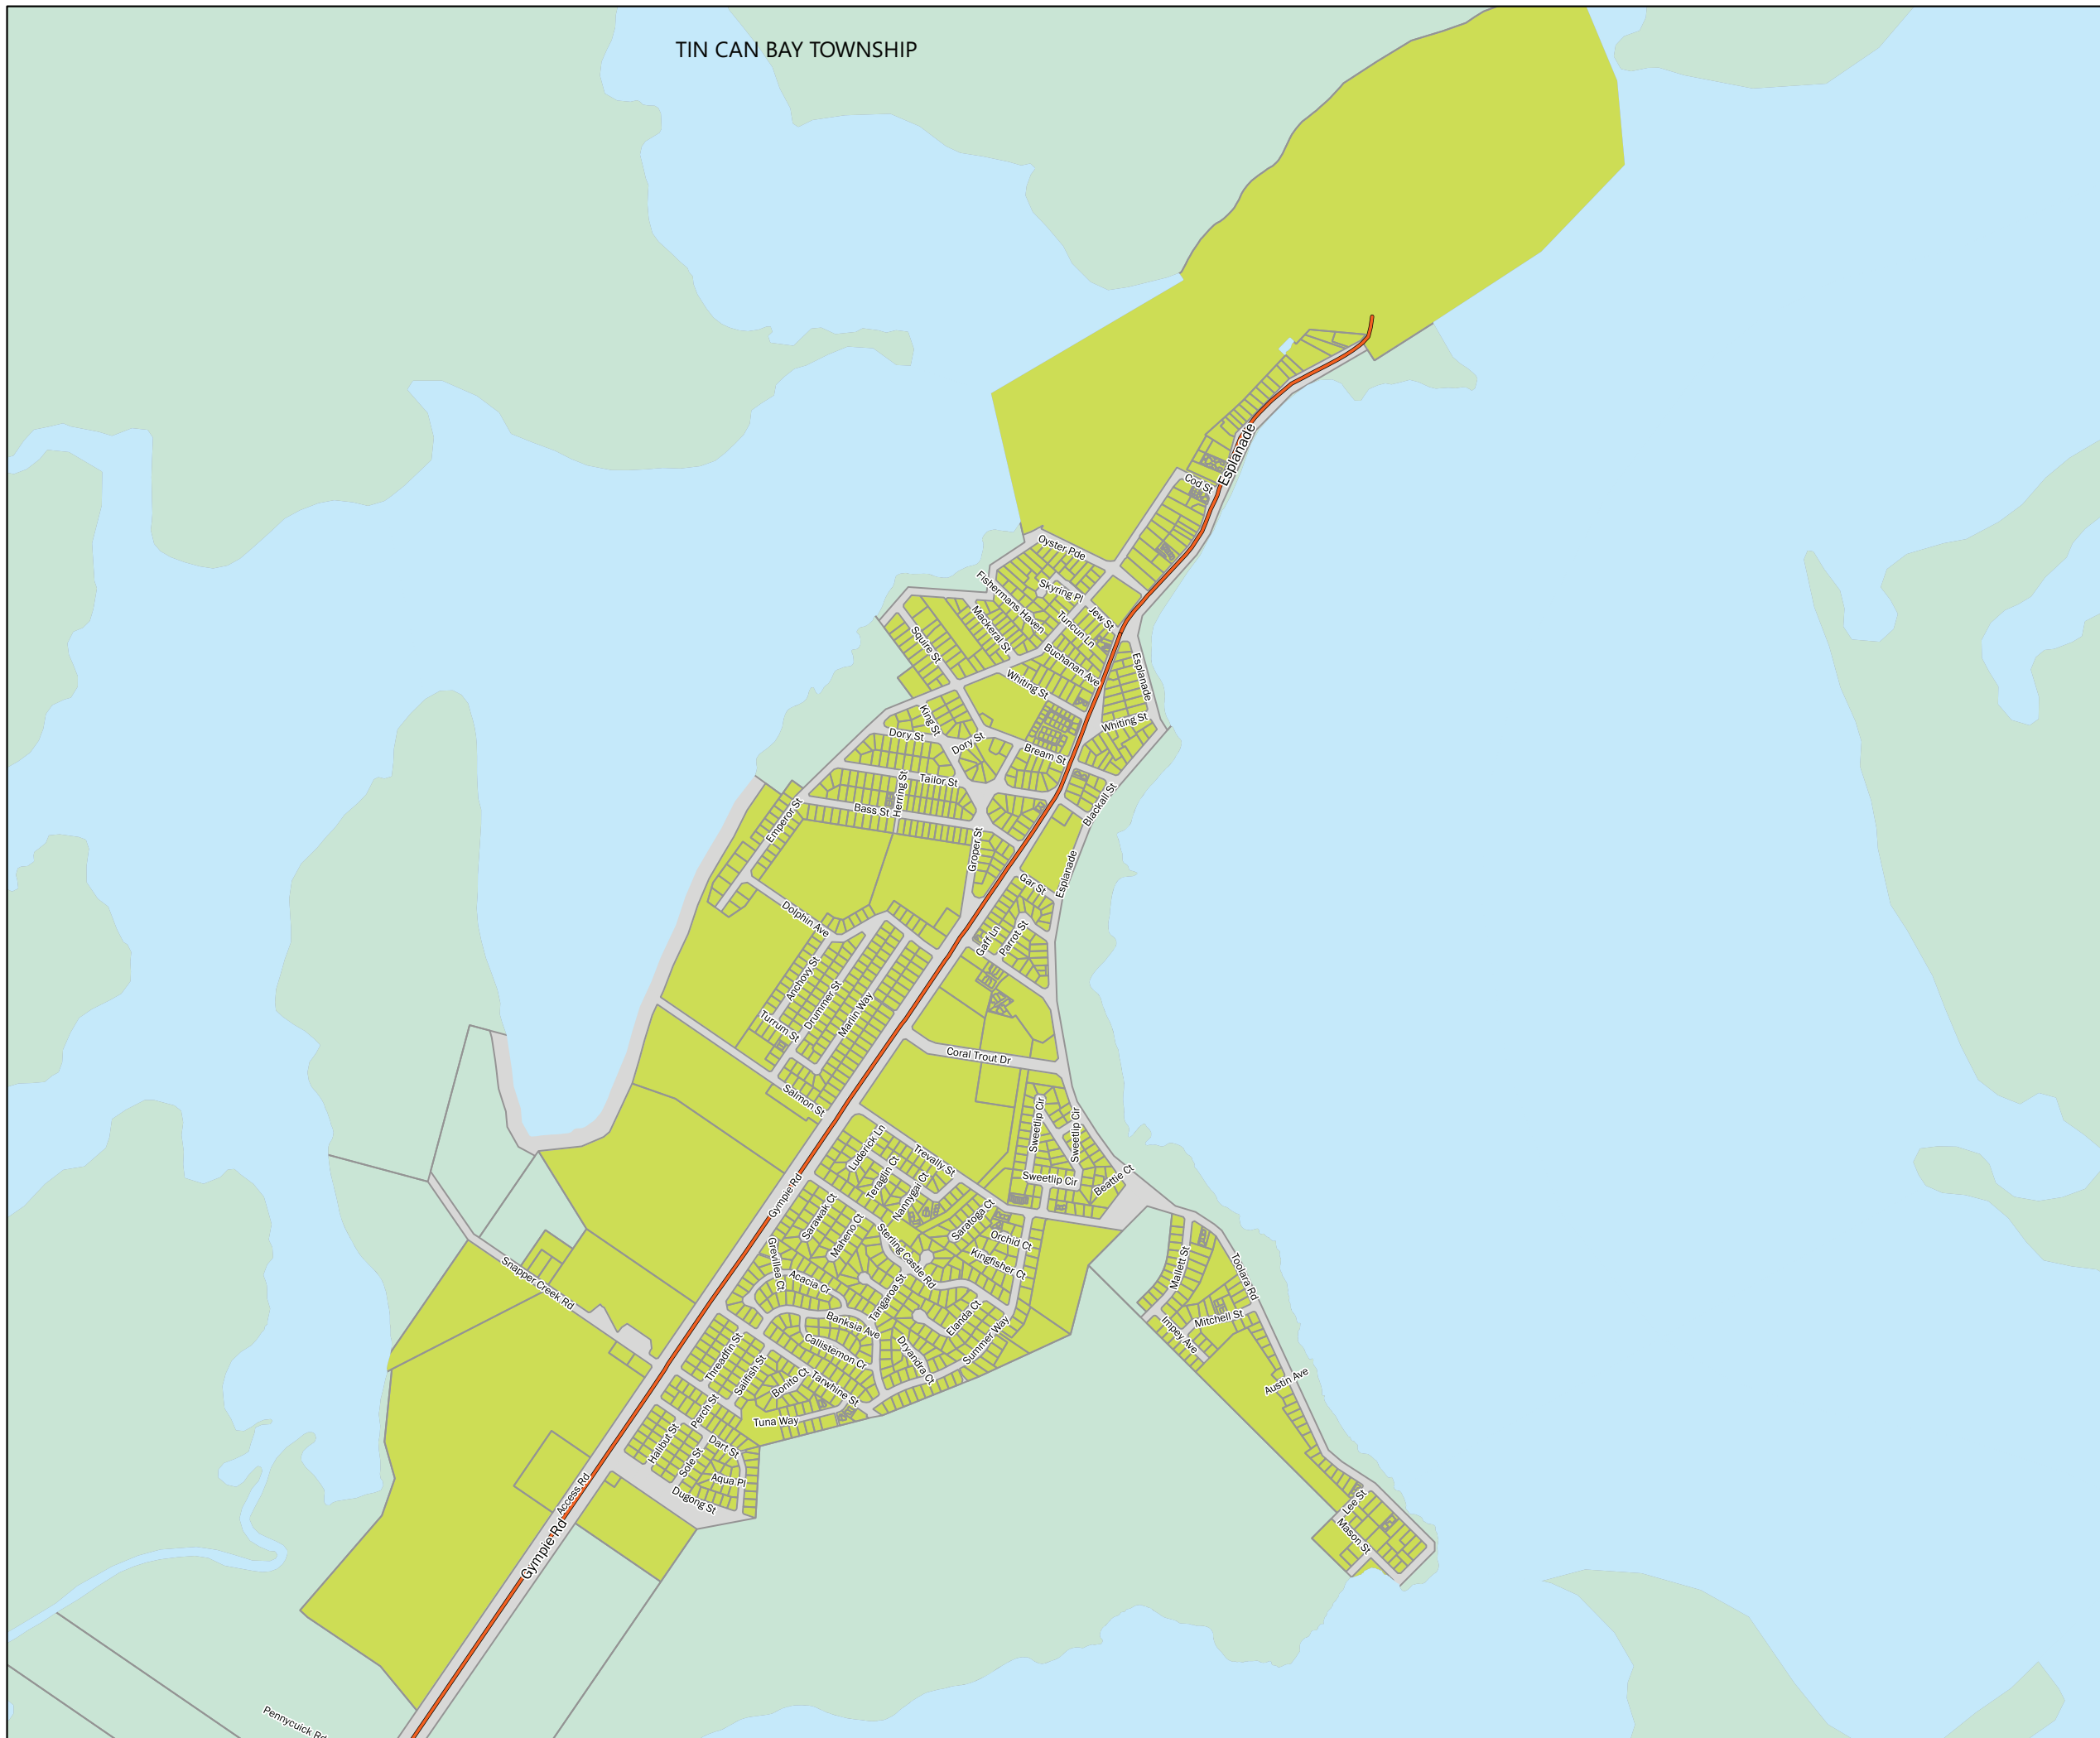

TIN CAN BAY TOWNSHIP

Tin Can Bay
Rating Area

Rating Categories:
51, 52, 53 & 54.

- Tin Can Bay
- Rural

Not to Scale A3
Date: 11-06-2020

Disclaimer
Gympie Regional Council does not warrant the accuracy of information in this publication and any person using or relying upon such formation does so on the basis that Gympie Regional Council shall bear no responsibility or liability whatsoever for any errors, faults, defects or omissions in the information.