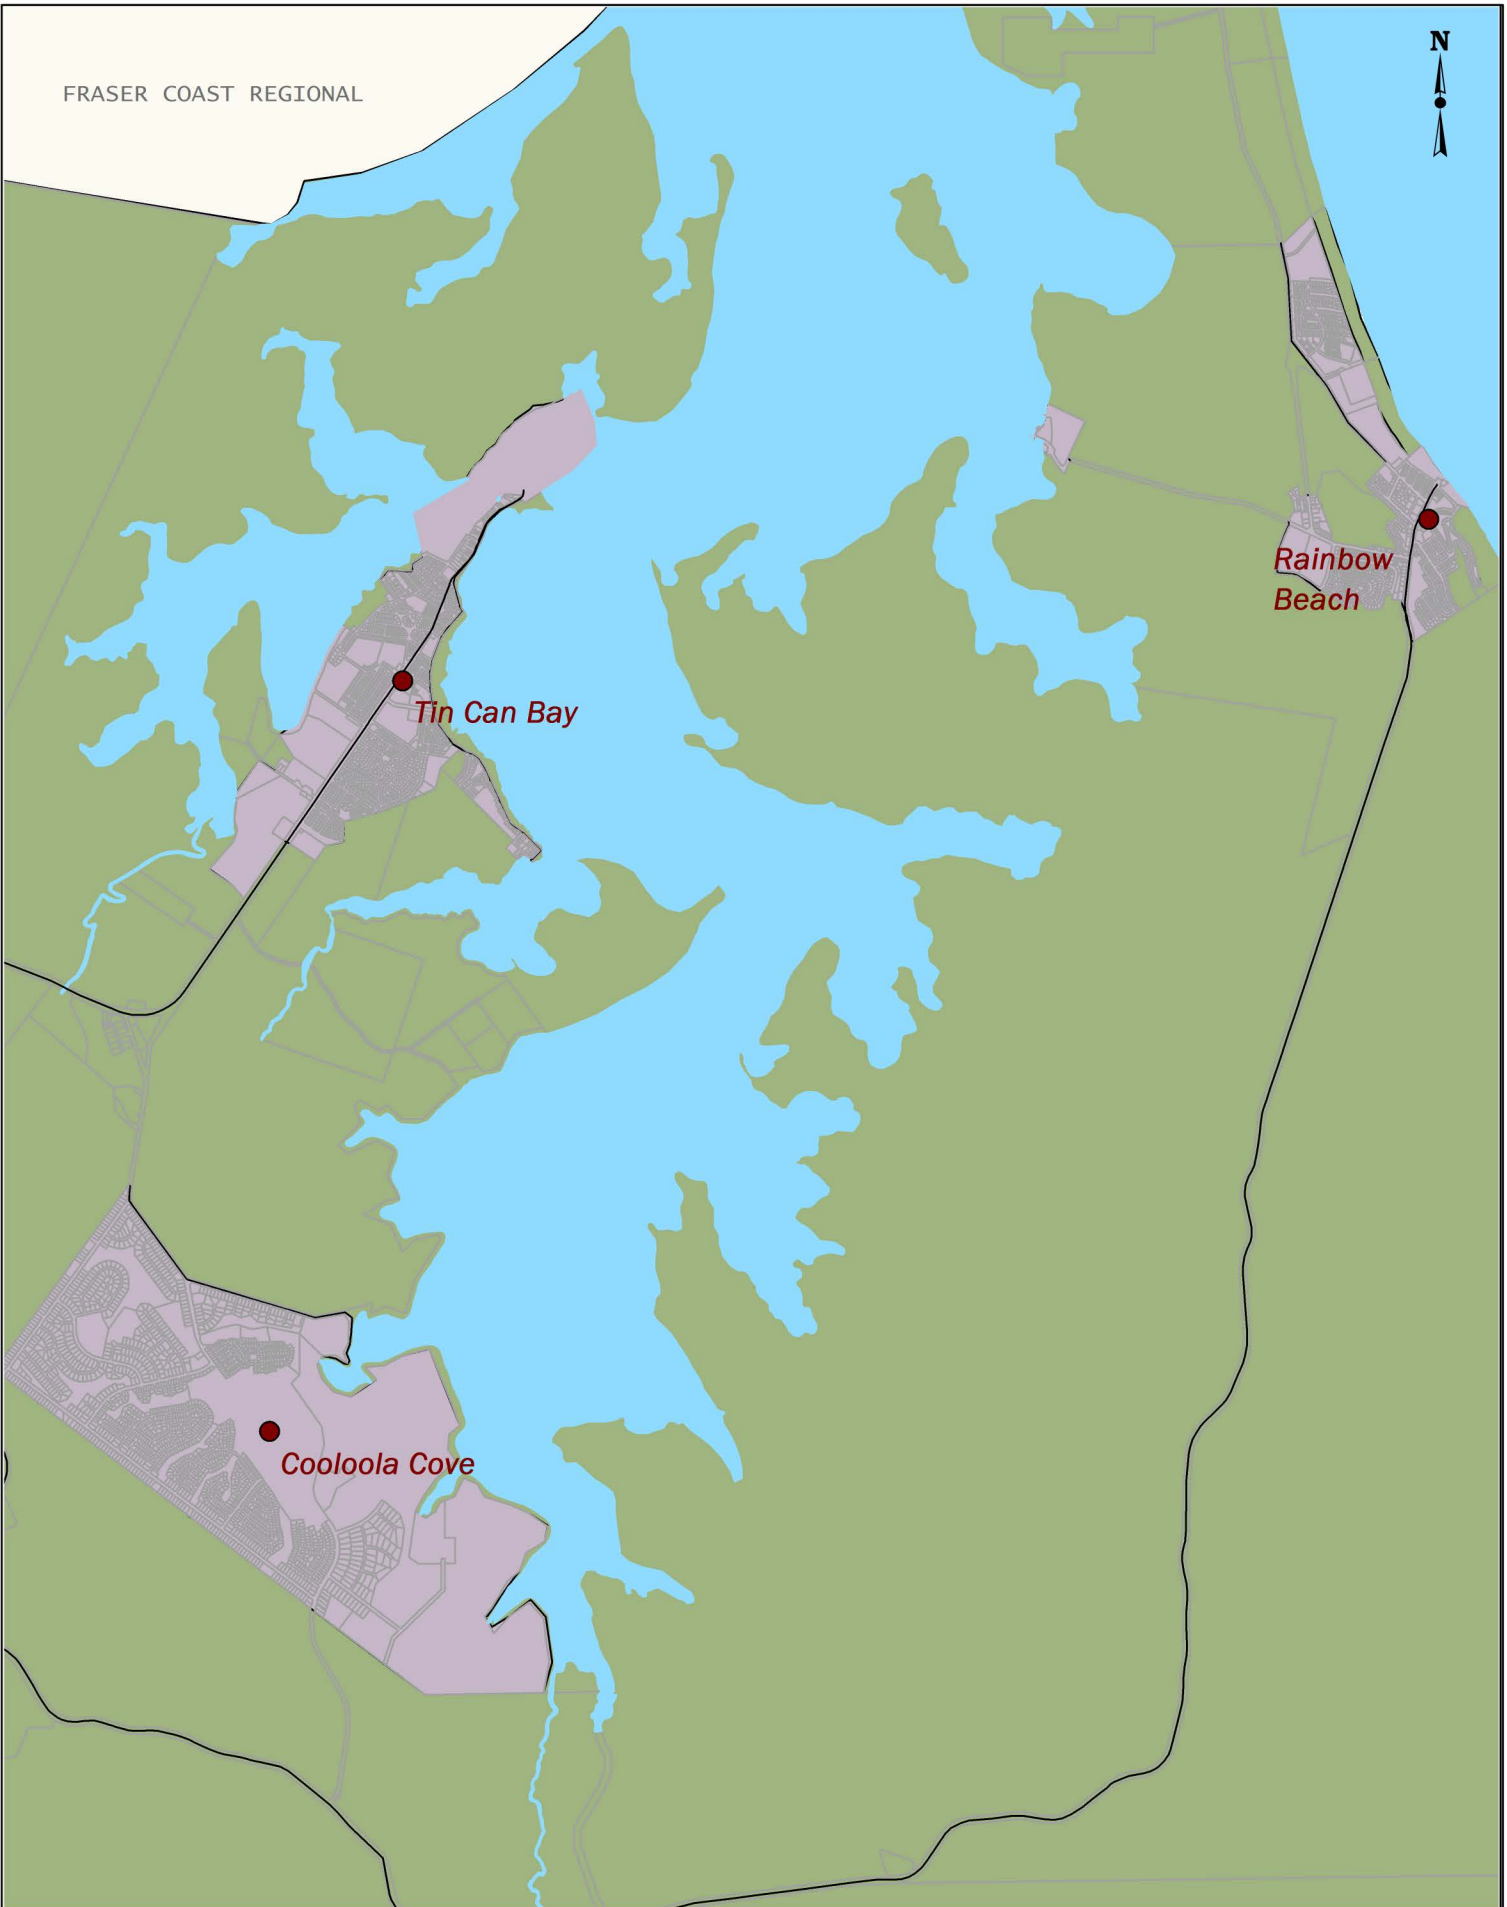

FRASER COAST REGIONAL

Legend	
	Rating Area Rural
	Rating Area Coastal Townships
	Railway line

Gympie Regional Council does not warrant the accuracy of information in this publication and any person using or relying upon such information does so on the basis that Gympie Regional Council shall bear no responsibility or liability whatsoever for any errors, faults, defects or omissions in the information.

Area 2 - Coastal Townships

Scale - 1:65 000
Date - 06-05-2016