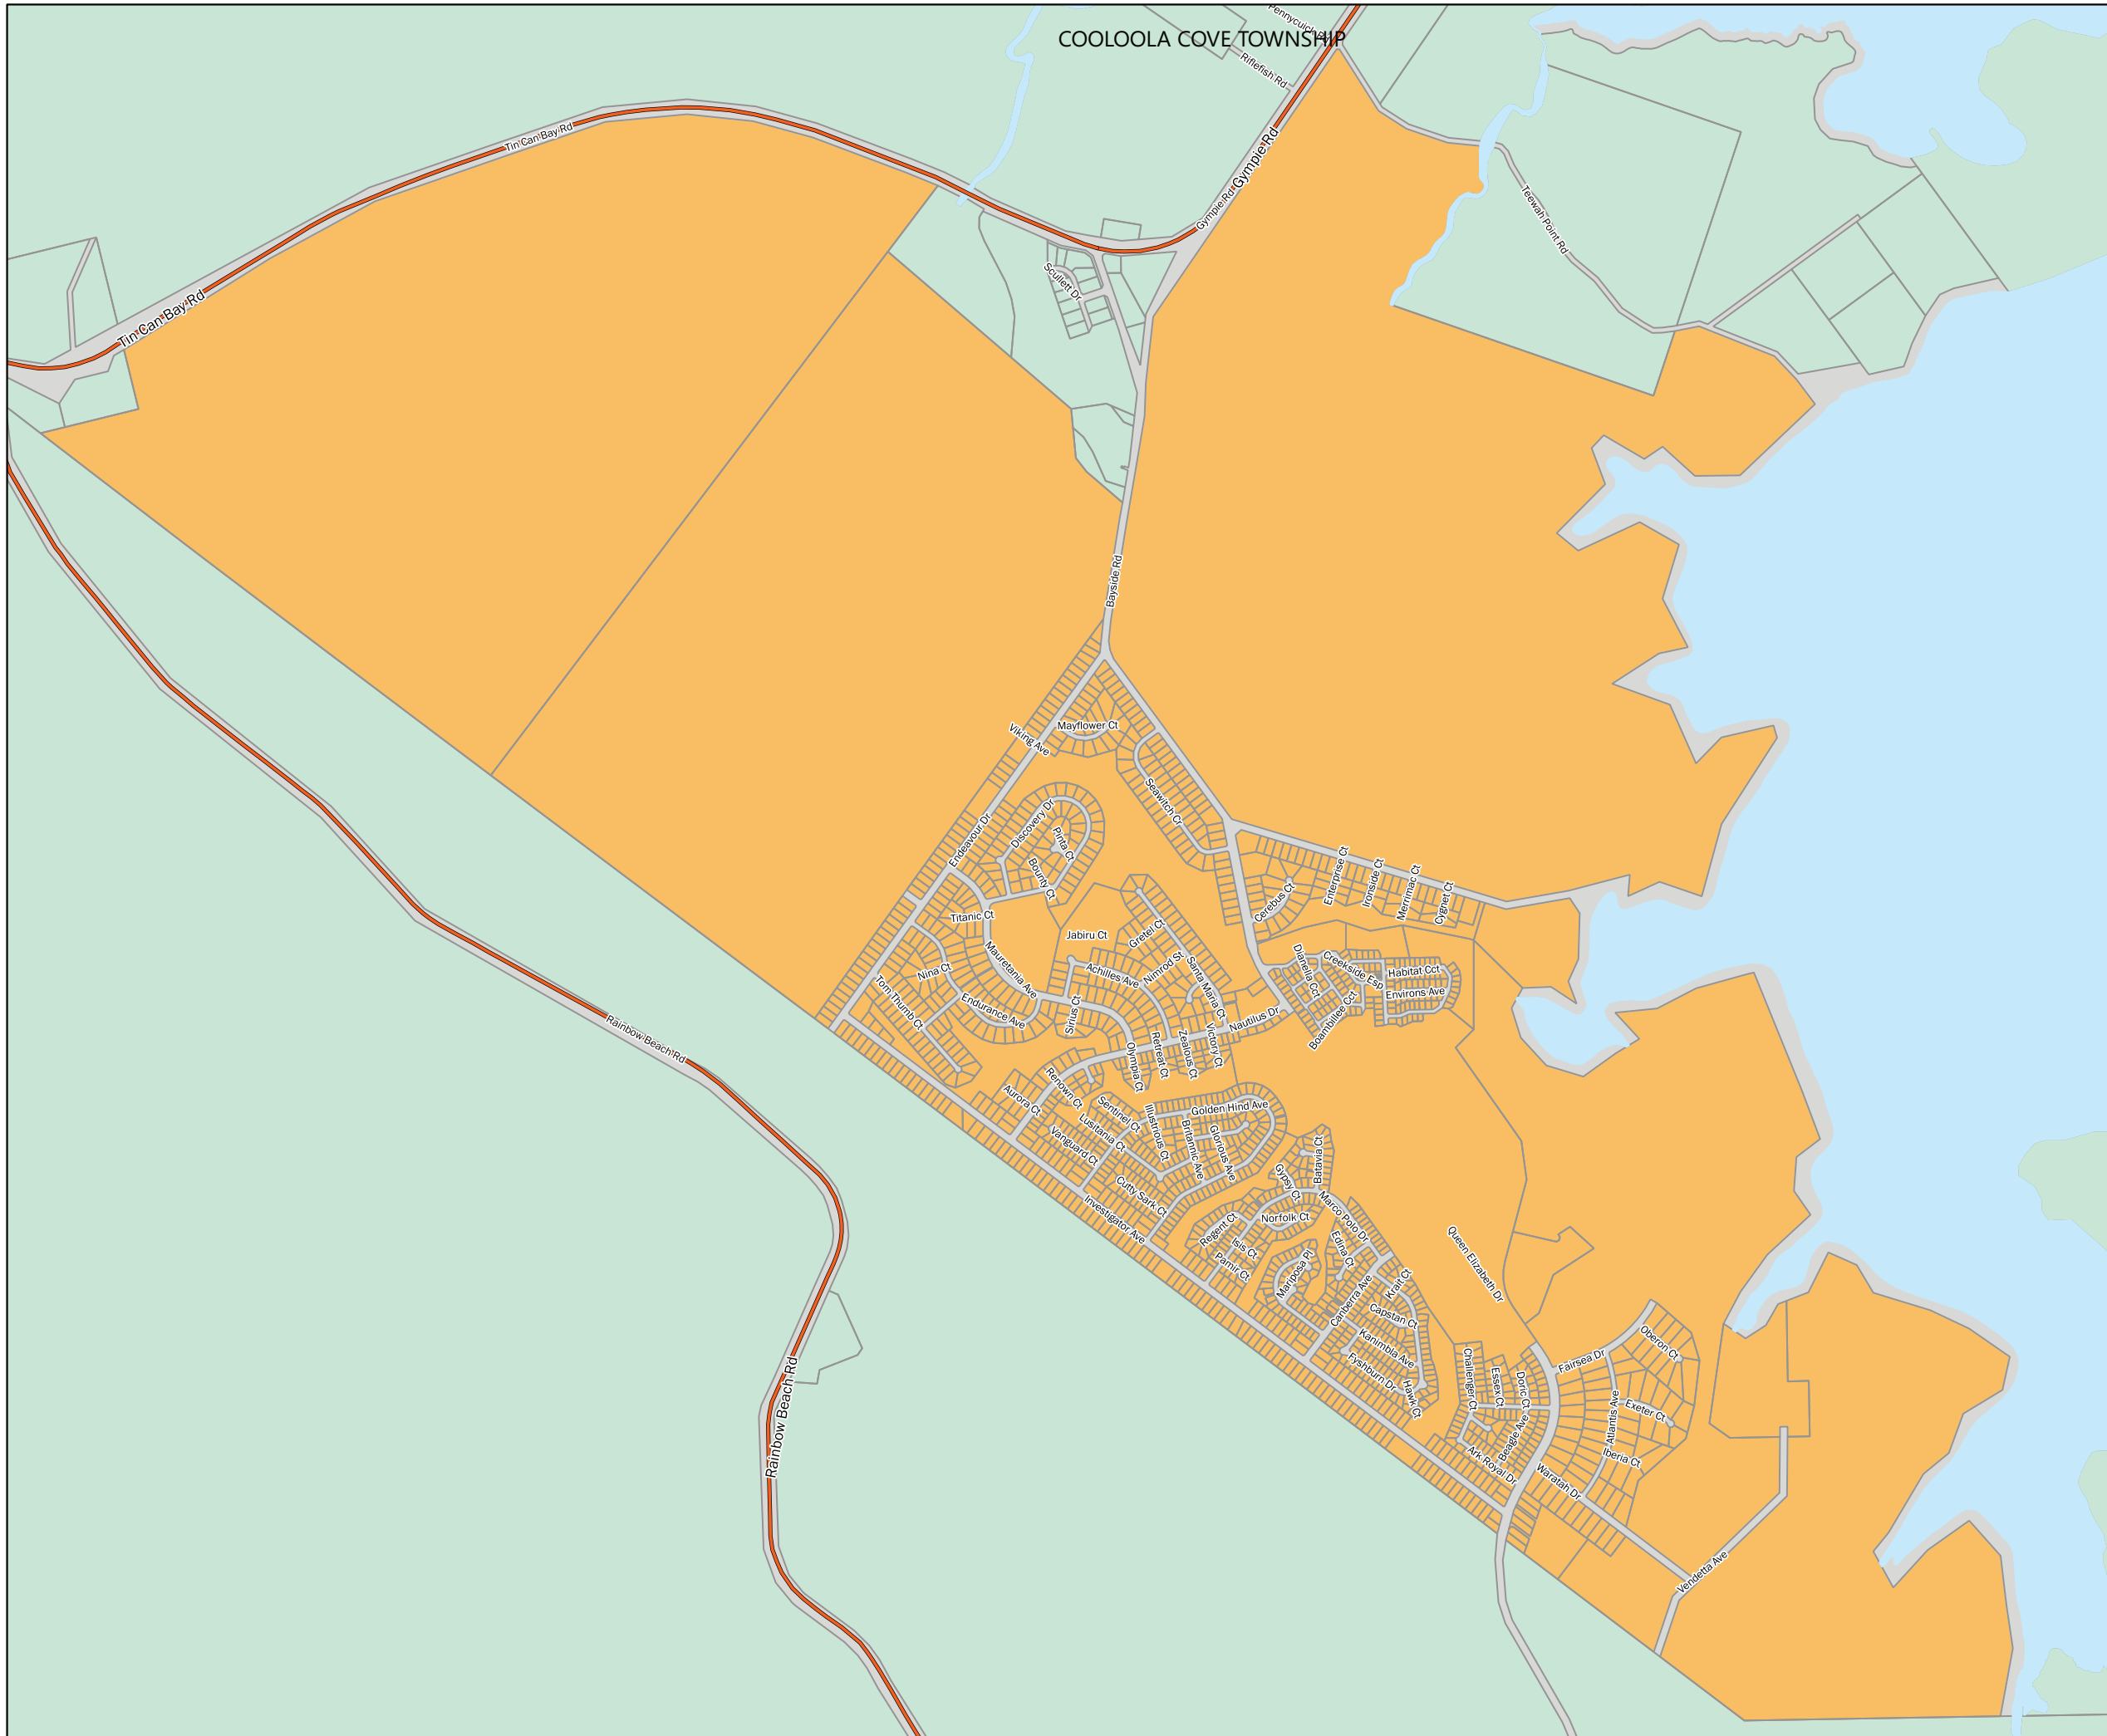

COOLOOLA COVE TOWNSHIP

Cooloola Cove Rating Area

Rating Categories:
41, 42, 43 & 44.

-  Cooloola Cove
-  Rural

Not to Scale A3
Date: 22-05-2020

Disclaimer
Gympie Regional Council does not warrant the accuracy of information in this publication and any person using or relying upon such formation does so on the basis that Gympie Regional Council shall bear no responsibility or liability whatsoever for any errors, faults, defects or omissions in the information.