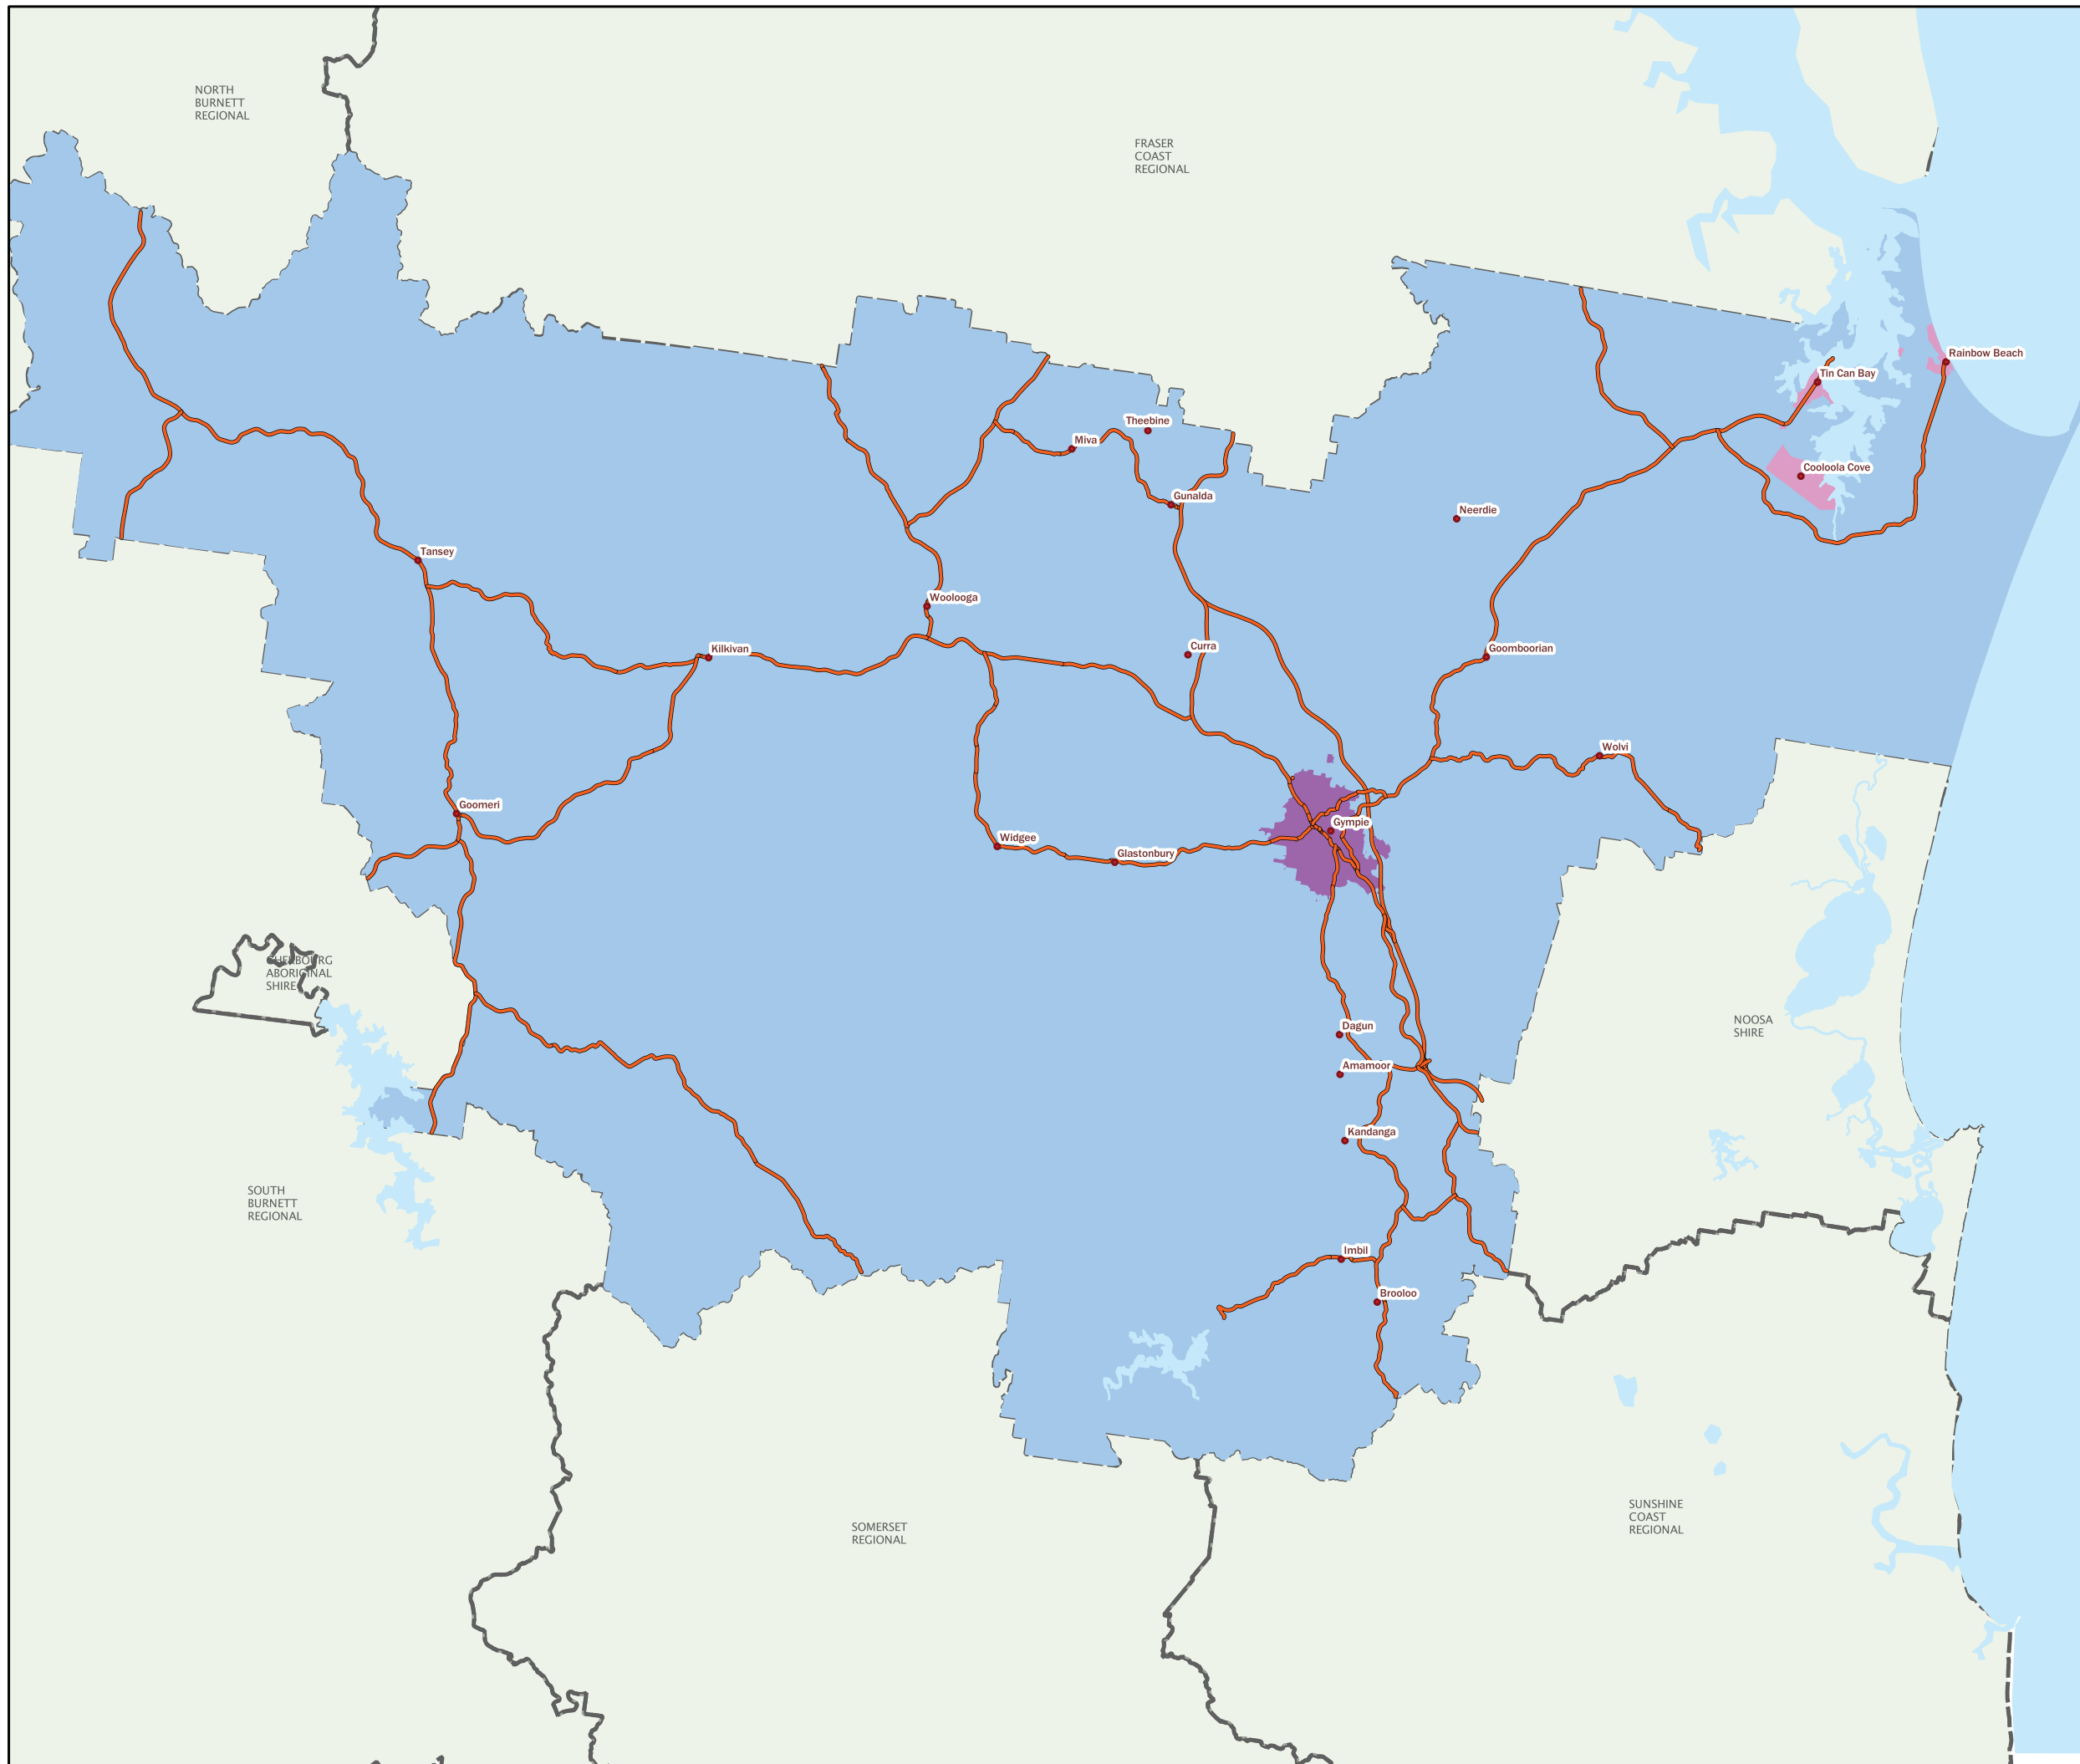

Commercial/Industrial  
and Shopping Centre  
Rating Area

Rating Categories:  
30, 35, 36, 37, 38, 39, 60, 65, 66,  
67, 68, 69, 70, 75, 76, 77, 78, 79,  
90, 91, 92, 93, 94, 96 & 97.

- Gympie & Surrounds
- Rural
- Coastal